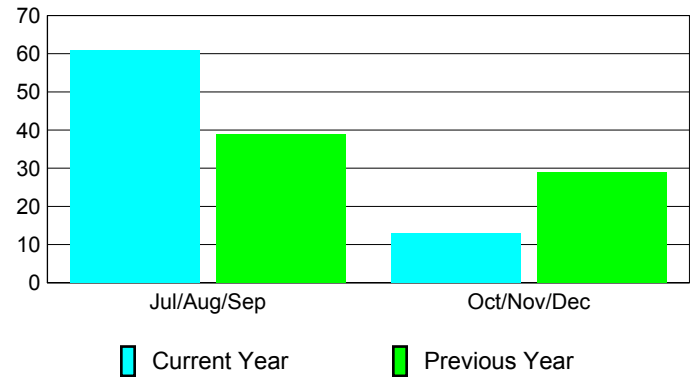

Comparison of Membership Gain/Loss

Current Year Compared to the Previous Year