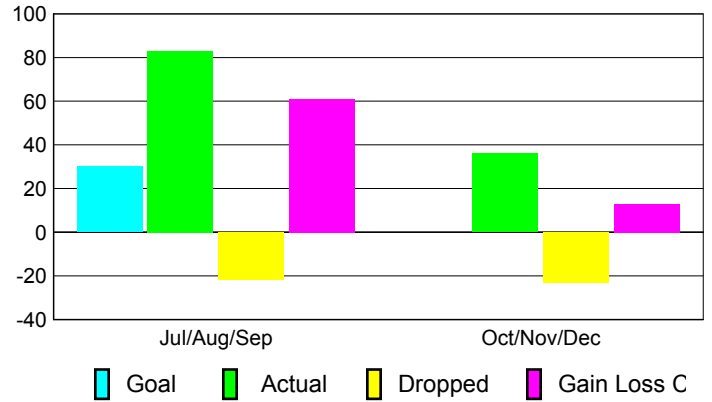

### YTD Status Quo Clubs 2010-2011

Status Quo Clubs Compared to Status Quo Members

## MEMBERSHIP

**Membership Results  
2010-2011**

**Membership  
2009-2010**

Month	Net Memb Goal	Actual New Memb	Actual Dropped Memb	Gain/Loss of Memb	Gain/Loss of Memb
Jul/Aug/Sep	30	83	-22	61	39
Oct/Nov/Dec	0	36	-23	13	29
<b>Totals</b>	<b>30</b>	<b>119</b>	<b>-45</b>	<b>74</b>	<b>68</b>

### Membership Results 2010-2011

Goal, New, Dropped, Gain/Loss

### Comparison of Membership Gain/Loss

Current Year Compared to the Previous Year